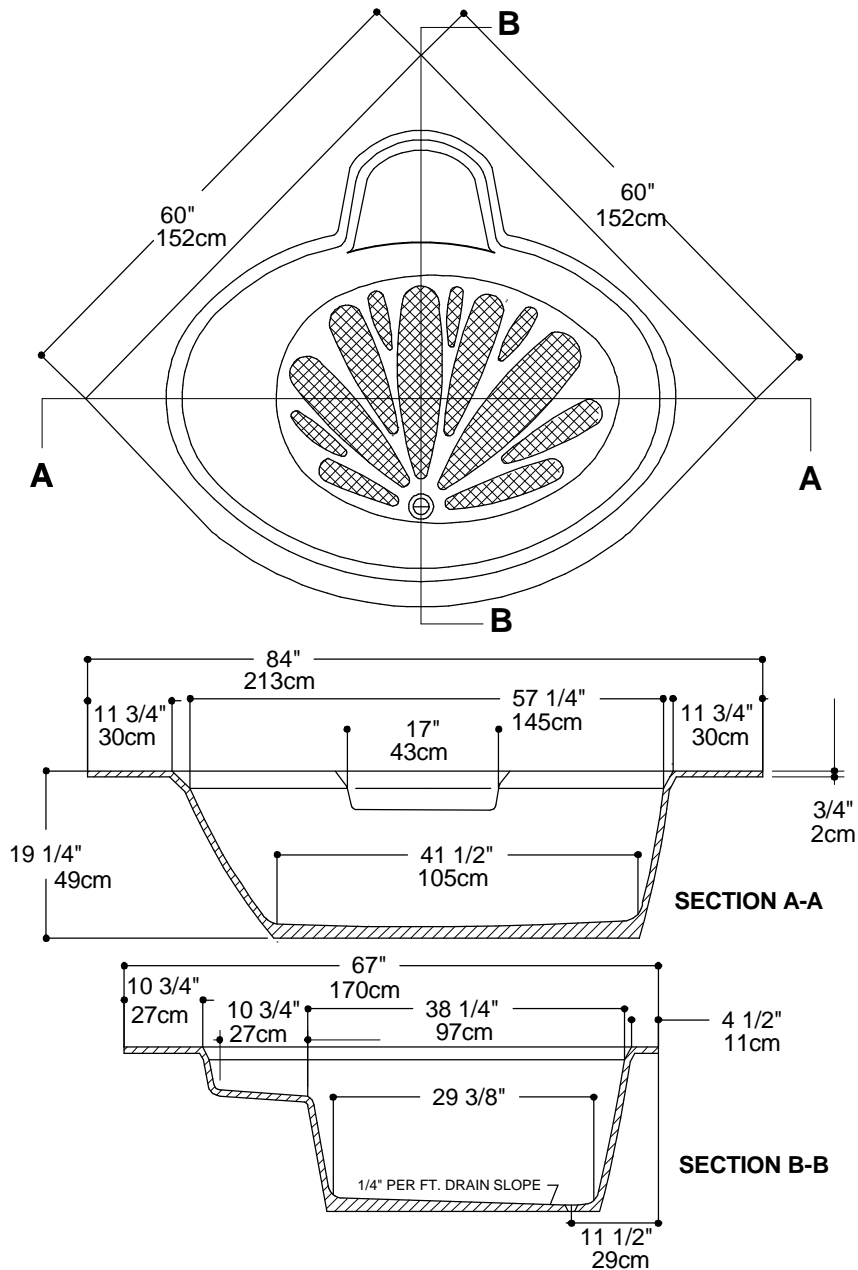

MK26

GRUBER SYSTEMS RESERVES THE RIGHT TO CHANGE THIS INFORMATION AT ANY TIME WITHOUT PRIOR NOTICE. ISSUED BY GRUBER SYSTEMS INC., 25636 AVENUE STANFORD, VALENCIA, CA 91355, USA. COPYRIGHT 2002

MOLD PART	CATALOG No.	DESCRIPTION
MALE	29026	MK 26 MALE
FEMALE	490268	F- MK 26 ONE PIECE
2PC FEM DECK	490261	F- MK 26 DECK
2PC FEM BOT	490262	F- MK 26 BOTTOM
TURTLE	490263	MK 26 INSERT
ULFF	490269	ULFF MK 26- 1/2"
ULFF INSERT	4902691	ULFF MK 26 INSERT
SPEEDY PLUG	29126	MK 26 SPEEDY PLUG
NAME	MARK 26 CORNER TUB 60" X 60" X 19 1/4" (152cm X 152cm X 49cm)	
CAST WEIGHT	SCALE 1/2" = 1' 0"	DATE 8-30-02 PAGE No. T-17