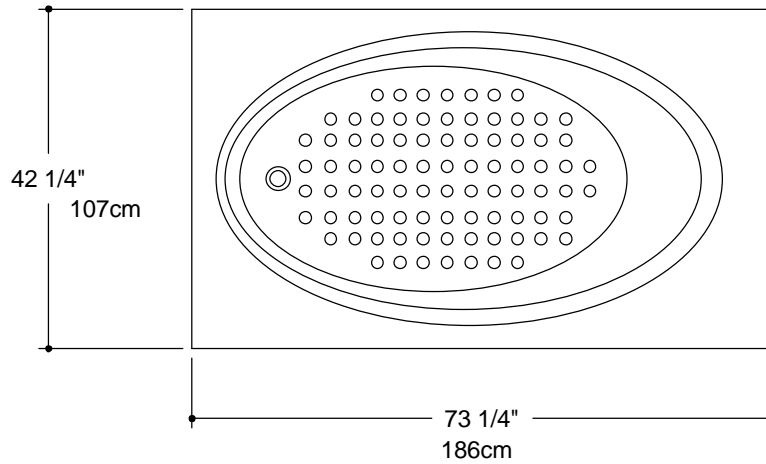

MK17

MOLD PART	CATALOG No.	DESCRIPTION
MALE	29017	MK 17 MALE
FEMALE	490178	F- MK 17 ONE PIECE
2PC FEM DECK	490171	F- MK 17 DECK
2PC FEM BOT	490172	F- MK 17 BOTTOM
TURTLE	490173	F- MARK 17/28 TURTLE
ULFF	490179	ULFF - MARK 1/2" WALL
ULFF INSERT	4901791	ULFF MARK 17 INSERT 1/2"
SPEEDY PLUG	29110	MARK 17/28 SPEEDY PLUG
NAME	MK17 BATHTUB 73 1/4" X 42 1/4" X 19 1/4" (186cm X 107cm X 49cm)	
CAST WEIGHT	SCALE 1/2" = 1' 0"	DATE 8-30-02 PAGE No. T-8