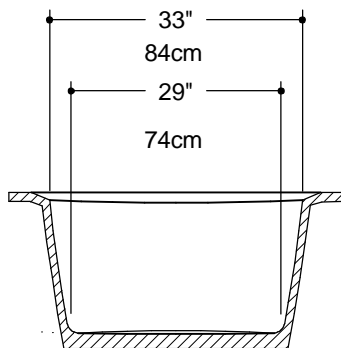

MK17

MOLD PART	CATALOG No.	DESCRIPTION
MALE	29017	MK 17 MALE
FEMALE	490178	F- MK 17 ONE PIECE
2PC FEM DECK	490171	F- MK 17 DECK
2PC FEM BOT	490172	F- MK 17 BOTTOM
TURTLE	490173	F- MARK 17/28 TURTLE
ULFF	490179	ULFF - MARK 1/2" WALL
ULFF INSERT	4901791	ULFF MARK 17 INSERT 1/2"
SPEEDY PLUG	29110	MARK 17/28 SPEEDY PLUG
NAME	MK17 BATHTUB 73 1/4" X 42 1/4" X 19 1/4" (186cm X 107cm X 49cm)	
CAST WEIGHT	SCALE 1/2" = 1' 0"	DATE 8-30-02 PAGE No. T-8