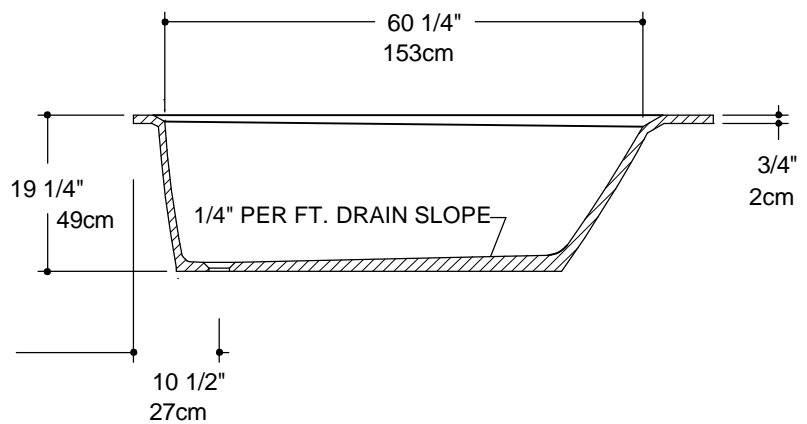

MK17

MOLD PART	CATALOG No.	DESCRIPTION
MALE	29017	MK 17 MALE
FEMALE	490178	F- MK 17 ONE PIECE
2PC FEM DECK	490171	F- MK 17 DECK
2PC FEM BOT	490172	F- MK 17 BOTTOM
TURTLE	490173	F- MARK 17/28 TURTLE
ULFF	490179	ULFF - MARK 1/2" WALL
ULFF INSERT	4901791	ULFF MARK 17 INSERT 1/2"
SPEEDY PLUG	29110	MARK 17/28 SPEEDY PLUG
NAME	MK17 BATHTUB 73 1/4" X 42 1/4" X 19 1/4" (186cm X 107cm X 49cm)	
CAST WEIGHT	SCALE 1/2" = 1' 0"	DATE 8-30-02 PAGE No. T-8