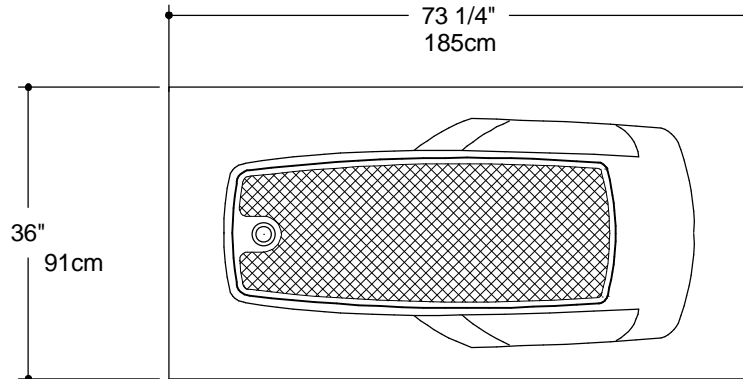

MK8

GRUBER SYSTEMS RESERVES THE RIGHT TO CHANGE THIS INFORMATION AT ANY TIME WITHOUT PRIOR NOTICE. ISSUED BY GRUBER SYSTEMS INC., 25636 AVENUE STANFORD, VALENCIA, CA 91355, USA. COPYRIGHT 2002

MOLD PART	CATALOG No.	DESCRIPTION
MALE	29008	MK 8 MALE
FEMALE	490088	F- MK 8 ONE PIECE
2PC FEM DECK	490081	F- MK 8 DECK
2PC FEM BOT	490082	F- Mk 8 BOTTOM
TURTLE	490083	F-MARK 1 TURTLE
ULFF	490089	ULFF MARK 8 -1/2"
ULFF INSERT	4900891	ULFF MARK 8 INSERT 1/2"
SPEEDY PLUG	29108	MARK 8 SPEEDY PULG
NAME	MK 8 BATHTUB 73 1/4" X 36" X 19" (185cm X 91cm X 48cm)	
CAST WEIGHT	SCALE 1/2" = 1' 0"	DATE 8-30-02 PAGE No. T-1