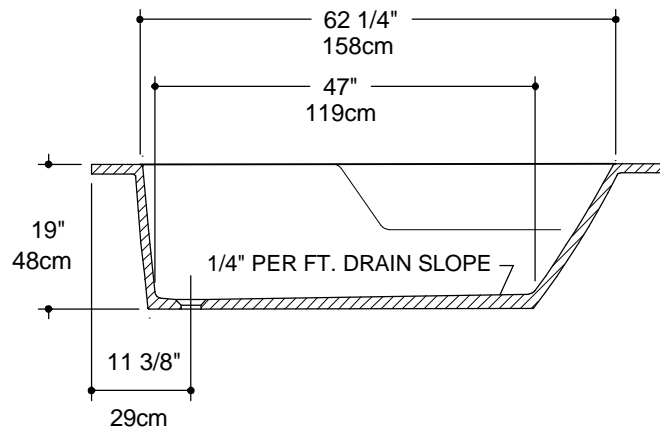

MK8

GRUBER SYSTEMS RESERVES THE RIGHT TO CHANGE THIS INFORMATION AT ANY TIME WITHOUT PRIOR NOTICE. ISSUED BY GRUBER SYSTEMS INC., 256636 AVENUE STANFORD, VALENCIA, CA 91355, USA. COPYRIGHT 2002

MOLD PART	CATALOG No.	DESCRIPTION
MALE	29008	MK 8 MALE
FEMALE	490088	F- MK 8 ONE PIECE
2PC FEM DECK	490081	F- MK 8 DECK
2PC FEM BOT	490082	F- Mk 8 BOTTOM
TURTLE	490083	F-MARK 1 TURTLE
ULFF	490089	ULFF MARK 8 -1/2"
ULFF INSERT	4900891	ULFF MARK 8 INSERT 1/2"
SPEEDY PLUG	29108	MARK 8 SPEEDY PULG
NAME	MK 8 BATHTUB 73 1/4" X 36" X 19" (185cm X 91cm X 48cm)	
CAST WEIGHT	SCALE 1/2" = 1' 0"	DATE 8-30-02 PAGE No. T-1