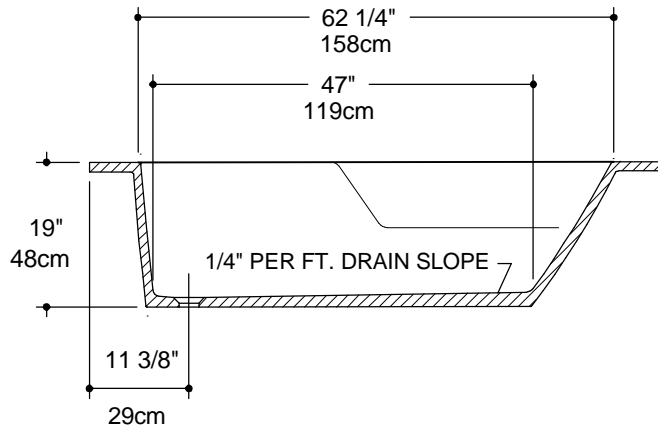

MK8

GRUBER SYSTEMS RESERVES THE RIGHT TO CHANGE THIS INFORMATION AT ANY TIME WITHOUT PRIOR NOTICE. ISSUED BY GRUBER SYSTEMS INC., 25636 AVENUE STANFORD, VALENCIA, CA 91355, USA. COPYRIGHT 2002

MOLD PART	CATALOG No.	DESCRIPTION
MALE	29008	MK 8 MALE
FEMALE	490088	F- MK 8 ONE PIECE
2PC FEM DECK	490081	F- MK 8 DECK
2PC FEM BOT	490082	F- Mk 8 BOTTOM
TURTLE	490083	F-MARK 1 TURTLE
ULFF	490089	ULFF MARK 8 -1/2"
ULFF INSERT	4900891	ULFF MARK 8 INSERT 1/2"
SPEEDY PLUG	29108	MARK 8 SPEEDY PULG
NAME	MK 8 BATHTUB 73 1/4" X 36" X 19" (185cm X 91cm X 48cm)	
CAST WEIGHT	SCALE 1/2" = 1' 0"	DATE 8-30-02 PAGE No. T-1