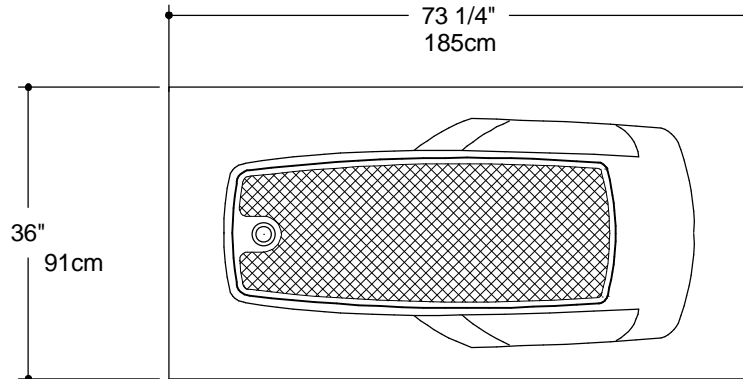

MK8

GRUBER SYSTEMS RESERVES THE RIGHT TO CHANGE THIS INFORMATION AT ANY TIME WITHOUT PRIOR NOTICE. ISSUED BY GRUBER SYSTEMS INC., 256636 AVENUE STANFORD, VALENCIA, CA 91355, USA. COPYRIGHT 2002

MOLD PART	CATALOG No.	DESCRIPTION
MALE	29008	MK 8 MALE
FEMALE	490088	F- MK 8 ONE PIECE
2PC FEM DECK	490081	F- MK 8 DECK
2PC FEM BOT	490082	F- Mk 8 BOTTOM
TURTLE	490083	F-MARK 1 TURTLE
ULFF	490089	ULFF MARK 8 -1/2"
ULFF INSERT	4900891	ULFF MARK 8 INSERT 1/2"
SPEEDY PLUG	29108	MARK 8 SPEEDY PULG
NAME	MK 8 BATHTUB 73 1/4" X 36" X 19" (185cm X 91cm X 48cm)	
CAST WEIGHT	SCALE 1/2" = 1' 0"	DATE 8-30-02 PAGE No. T-1