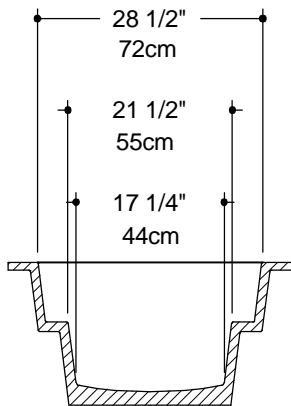

MK8

GRUBER SYSTEMS RESERVES THE RIGHT TO CHANGE THIS INFORMATION AT ANY TIME WITHOUT PRIOR NOTICE. ISSUED BY GRUBER SYSTEMS INC., 256636 AVENUE STANFORD, VALENCIA, CA 91355, USA. COPYRIGHT 2002

MOLD PART	CATALOG No.	DESCRIPTION
MALE	29008	MK 8 MALE
FEMALE	490088	F- MK 8 ONE PIECE
2PC FEM DECK	490081	F- MK 8 DECK
2PC FEM BOT	490082	F- Mk 8 BOTTOM
TURTLE	490083	F-MARK 1 TURTLE
ULFF	490089	ULFF MARK 8 -1/2"
ULFF INSERT	4900891	ULFF MARK 8 INSERT 1/2"
SPEEDY PLUG	29108	MARK 8 SPEEDY PULG
NAME	MK 8 BATHTUB 73 1/4" X 36" X 19" (185cm X 91cm X 48cm)	
CAST WEIGHT	SCALE 1/2" = 1' 0"	DATE 8-30-02 PAGE No. T-1