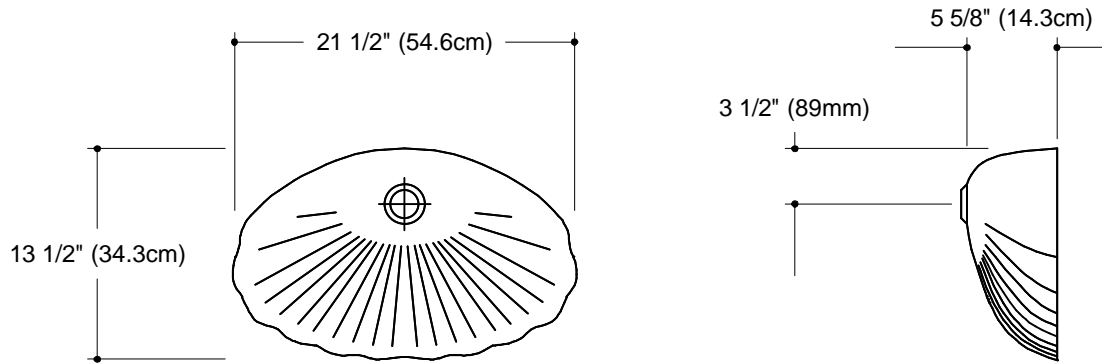

GRUBER SYSTEMS RESERVES THE RIGHT TO CHANGE THIS INFORMATION AT ANY TIME WITHOUT PRIOR NOTICE. ISSUED BY GRUBER SYSTEMS INC., 25636 AVENUE STANFORD, VALENCIA, CA 91355, USA. COPYRIGHT 2002

MOLD PART	CATALOG No.	DESCRIPTION
MALE	20037	108-P MOANA
FEMALE	400377	F-108-P MOANA
PERMANENT HATS	00217	PH-P
	00229	PH-P NO OVERFLOW
REUSABLE HATS	013628	RH-P SQUARE
	015080	RH-P VEN UNTRIMMED
NAME	108 MOANA	
CAST WEIGHT	SCALE 1" = 1' 0"	DATE 8-30-02
		PAGE No. BF-19